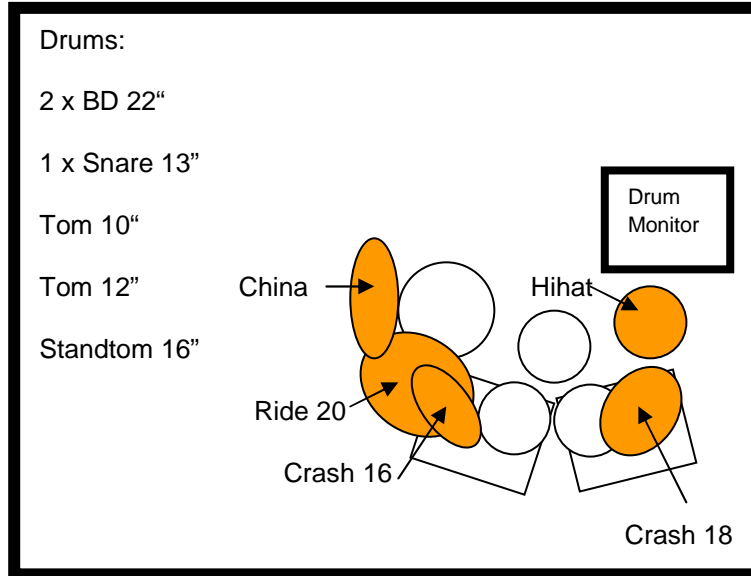

Stage Plot: Scorpion Sting

"Scorpion Girl" STAGE BACKDROP: 5m x 2m

Guitar Stage Right
Marshall Top 100 W

Bass Stage Right
Ampeg SVT Pro / DI Out
Ampeg 8x10

Guitar Stage Left
Marshall 6100 100 W
Marshall MR1960 4x12
Yamaha DG Stomp (DI)

Backing Vocals

Monitor

Backing Vocals

Monitor

Lead Vocals

Backing Vocals

Monitor